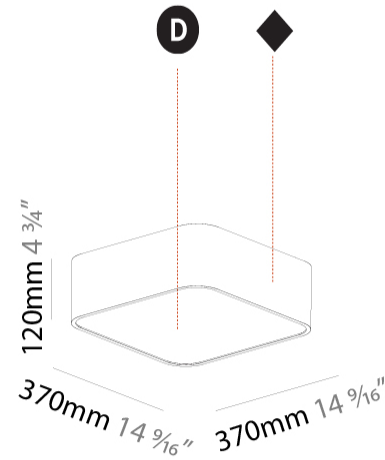

GENERAL

Series: Smoothy
Subseries: Smoothy Standard
Partner: Prolicht
Division: Architectural
Installation: Surface
Product Type: Ceiling Surface
Mounting Location: Ceiling
Light Distribution: Direct

PHYSICAL

Shape: Square
Length (mm): 370
Length (in): 14 5/16
Width (mm): 370
Width (in): 14 5/16
Height (mm): 120
Height (in): 4 3/4
Weight (kg): 3.458
Weight (lbs): 7.61
Diffuser: [PMMA - Opal or Micro-Prism](#)
Fixture Finish: [SSR / BKV / CWI / CRY / HAB / UFT / ITA / RUA / FTG / MYG / LOD / PUS / FRO / FUP / KIA / POP / BLS / SPG / MEY / GOH / CHC / COM / ABZ / JAG / OBR / MOS / ROR](#)
Fixture Material: [Extruded Aluminum / Steel](#)

ELECTRICAL

Lamp Type: LED (Zhaga Standard)
Input Wattage (W): 13.2
Total Output Wattage (W): 12
Dimming: [Non-Dimmable](#)
Driver Included: Yes
Driver Location: Integrated
Driver Type: Constant Current -Universal
Driver Class: Class 2
Input Voltage (V): 120 - 277
Constant Current (MA): 350
Upon Request: 0-10Vdc dimming / Phase dimming 120Vac only

LED

Color Temperature (°K): [3000 / 4000](#)
Max. Delivered Lumen (lm): 1380 / 1430
CRI: >80 CRI
Efficiency (%): 0.867
Lamp Life (hrs): 50000
Upon Request: Other CCT available

OPTICAL

RATINGS AND CERTIFICATIONS

Certified By: Certified for North American Standards
IP rating: IP20