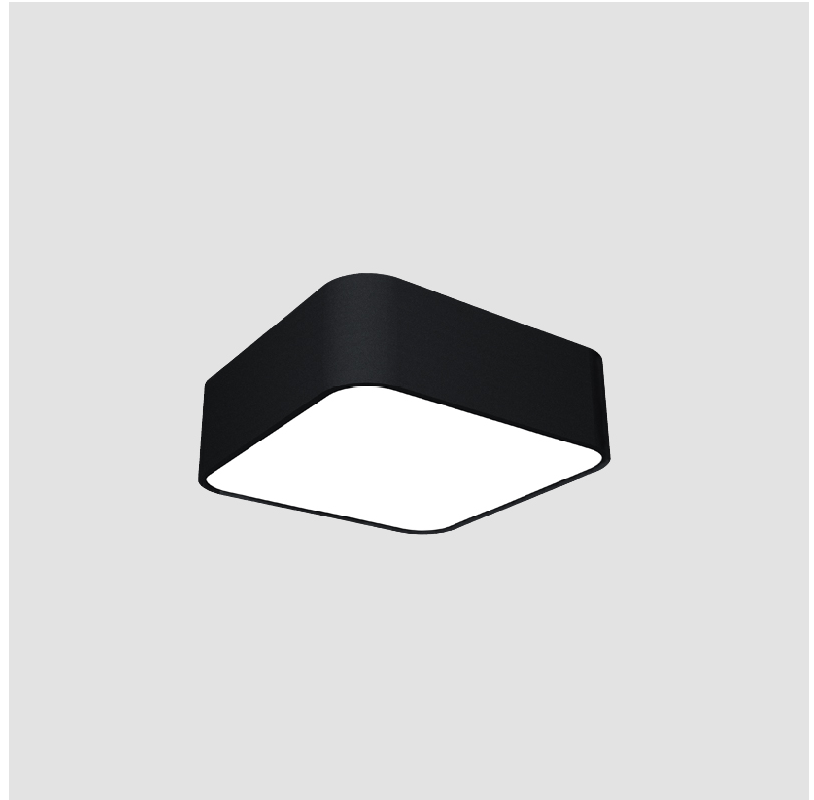

GENERAL

Series: Smoothy
Subseries: Smoothy Standard
Partner: Prolicht
Division: Architectural
Installation: Surface
Product Type: Ceiling Surface
Mounting Location: Ceiling
Light Distribution: Direct

PHYSICAL

Shape: Square
Length (mm): 370
Length (in): 14 5/16
Width (mm): 370
Width (in): 14 5/16
Height (mm): 120
Height (in): 4 3/4
Weight (kg): 3.458
Weight (lbs): 7.61
Diffuser: [PMMA - Opal or Micro-Prism](#)
Fixture Finish: [SSR / BKV / CWI / CRY / HAB / UFT / ITA / RUA / FTG / MYG / LOD / PUS / FRO / FUP / KIA / POP / BLS / SPG / MEY / GOH / CHC / COM / ABZ / JAG / OBR / MOS / ROR](#)
Fixture Material: [Extruded Aluminum / Steel](#)

ELECTRICAL

Lamp Type: LED (Zhaga Standard)
Input Wattage (W): 13.2
Total Output Wattage (W): 12
Dimming: [Non-Dimmable](#)
Driver Included: Yes
Driver Location: Integrated
Driver Type: Constant Current -Universal
Driver Class: Class 2
Input Voltage (V): 120 - 277
Constant Current (MA): 350
Upon Request: 0-10Vdc dimming / Phase dimming 120Vac only

LED

Color Temperature (°K): [3000 / 4000](#)
Max. Delivered Lumen (lm): 1380 / 1430
CRI: >80 CRI
Efficiency (%): 0.867
Lamp Life (hrs): 50000
Upon Request: Other CCT available

OPTICAL

RATINGS AND CERTIFICATIONS

Certified By: Certified for North American Standards
IP rating: IP20