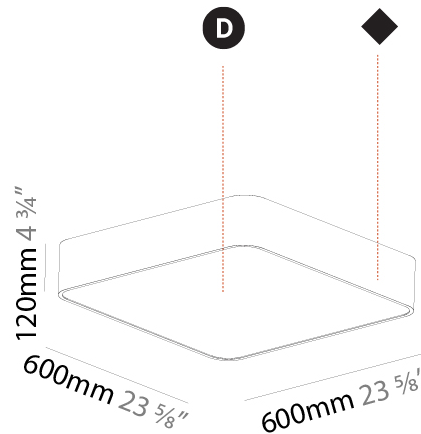

GENERAL

Series: Smoothy
Subseries: Smoothy Standard
Partner: Prolicht
Division: Architectural
Installation: Surface
Product Type: Ceiling Surface
Mounting Location: Ceiling
Light Distribution: Direct

PHYSICAL

Shape: Square
Length (mm): 600
Length (in): 23 5/8
Width (mm): 600
Width (in): 23 5/8
Height (mm): 120
Height (in): 4 3/4
Weight (kg): 11.315
Weight (lbs): 24.89
Diffuser: [PMMA - Opal or Micro-Prism](#)
Fixture Finish: [SSR / BKV / CWI / CRY / HAB / UFT / ITA / RUA / FTG / MYG / LOD / PUS / FRO / FUP / KIA / POP / BLS / SPG / MEY / GOH / CHC / COM / ABZ / JAG / OBR / MOS / ROR](#)
Fixture Material: [Extruded Aluminum / Steel](#)

ELECTRICAL

Lamp Type: LED (Zhaga Standard)
Input Wattage (W): 55
Total Output Wattage (W): 49.7
Dimming: [Non-Dimmable](#)
Driver Included: Yes
Driver Location: Integrated
Driver Type: [Constant Current - Universal](#)
Driver Class: [Class 2](#)
Input Voltage (V): 120 - 277
Constant Current (MA): 350
Upon Request: (Not included - see components) Integral: 0-10Vdc dimming / Phase dimming 120Vac only

LED

[Color Temperature (°K): 3000 / 4000](#)
Max. Delivered Lumen (lm): 5520 / 5720
CRI: >80 CRI
Efficiency (%): 0.867
Lamp Life (hrs): 50000
Upon Request: Other CCT available

OPTICAL

RATINGS AND CERTIFICATIONS

Certified By: Certified for North American Standards
IP rating: IP20